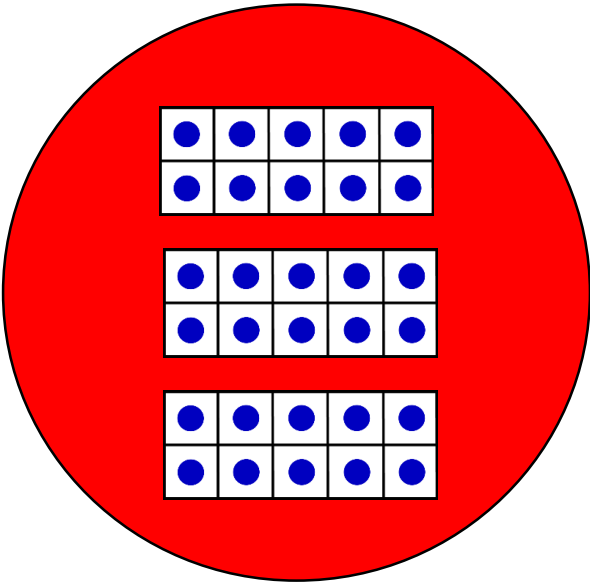

DIRECTIONS:

Cut out each circle and face. Have students match the number to the correct base ten block circle, tens frame, and tally marks.

Students glue the number and correct representation together with a face and create a caterpillar. Student may also draw feet to complete the look.

To make this a center, use card stock paper and laminate. Have students put together, but do not glue down. This way numerous students can do it over and over.

NEEDED:

Scissors and glue

Or card stock, scissors, and laminating machine

Clip art by [Pink at Heart](#), [Sculpt Designs](#), and [Ivee's Designs](#)

25

23

22

30

21

24

A purple circle with a black outline, containing the number 28 in black text.

28

A pink circle with a black outline, containing the number 29 in black text.

29

A red circle with a black outline, containing the number 26 in black text.

26

A green circle with a black outline, containing the number 27 in black text.