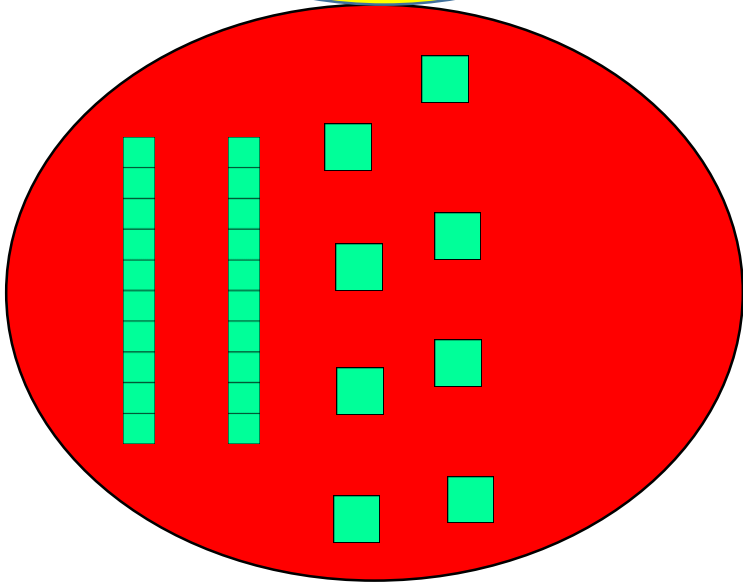

DIRECTIONS:

Cut out each circle and face. Have students match the number to the correct base ten block circle, tens frame, and tally marks.

Students glue the number and correct representation together with a face and create a caterpillar. Student may also draw feet to complete the look.

Clip art by [Pink at Heart](#), [Sculpt Designs](#), and [Ivee's Designs](#)

25

23

22

30

21

24

A purple circle with a black outline, containing the number 28 in black text.