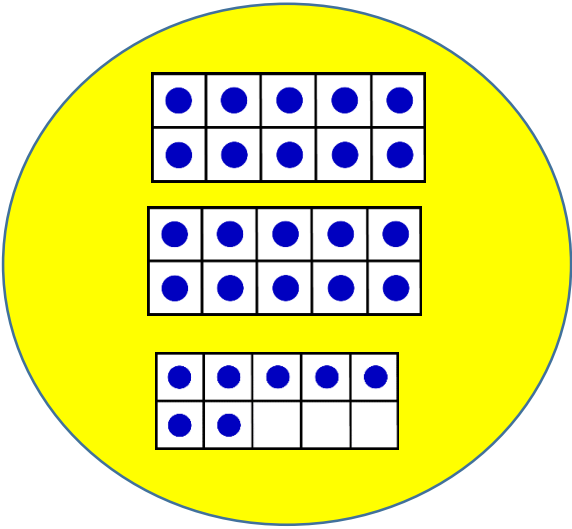

DIRECTIONS:

Cut out each circle and face. Have students match the number to the correct base ten block circle, tens frame, and tally marks.

Students glue the number and correct representation together with a face and create a caterpillar. Student may also draw feet to complete the look.

To make this a center, use card stock paper and laminate. Have students put together, but do not glue down. This way numerous students can do it over and over.

NEEDED:

Scissors and glue

Or card stock, scissors, and laminating machine

Clip art by [Pink at Heart](#), [Sculpt Designs](#), and [Ivee's Designs](#)

25

23

22

30

21

24

A purple circle with a black outline, containing the number 28 in black text.

28

A pink circle with a black outline, containing the number 29 in black text.

29

A red circle with a black outline, containing the number 26 in black text.

26

A green circle with a black outline, containing the number 27 in black text.