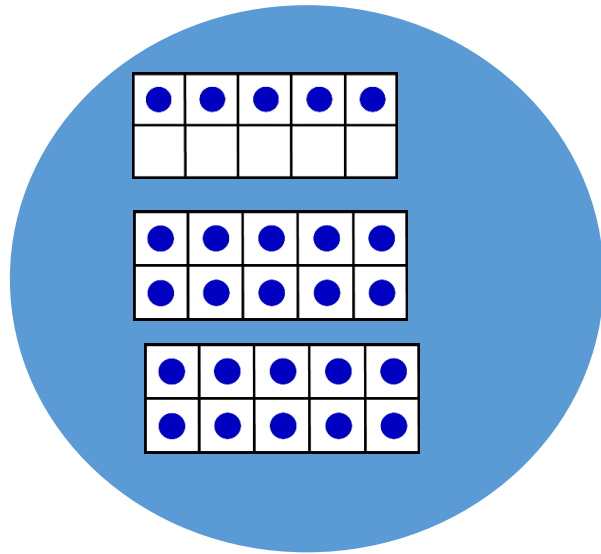

DIRECTIONS:

Cut out each circle and face. Have students match the number to the correct base ten block circle, tens frame, and tally marks.

Students glue the number and correct representation together with a face and create a caterpillar. Student may also draw feet to complete the look.

To make this a center, use card stock paper and laminate. Have students put together, but do not glue down. This way numerous students can do it over and over.

NEEDED:

Scissors and glue

Or card stock, scissors, and laminating machine

Clip art by [Pink at Heart](#), [Sculpt Designs](#), and [Ivee's Designs](#)

25

23

22

30

21

24

A purple circle with a black outline, containing the number 28 in black text.