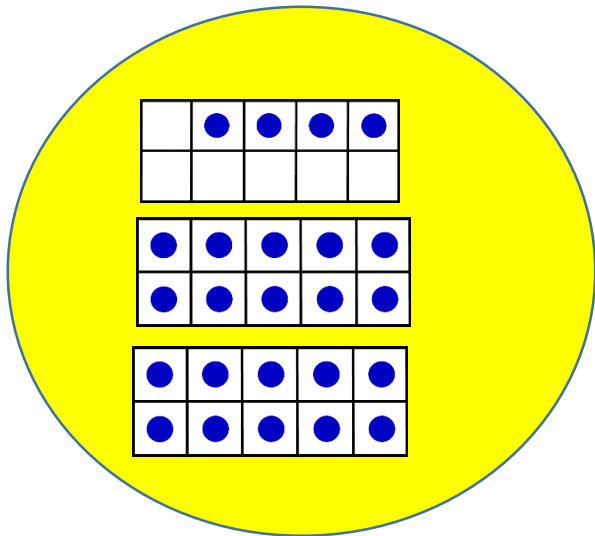

DIRECTIONS:

Cut out each circle and face. Have students match the number to the correct base ten block circle, tens frame, and tally marks.

Students glue the number and correct representation together with a face and create a caterpillar. Student may also draw feet to complete the look.

To make this a center, use card stock paper and laminate. Have students put together, but do not glue down. This way numerous students can do it over and over.

NEEDED:

Scissors and glue

Or card stock, scissors, and laminating machine

Clip art by [Pink at Heart](#), [Sculpt Designs](#), and [Ivee's Designs](#)

25

23

22

30

21

24

A purple circle with a black outline, containing the number 28 in black text.