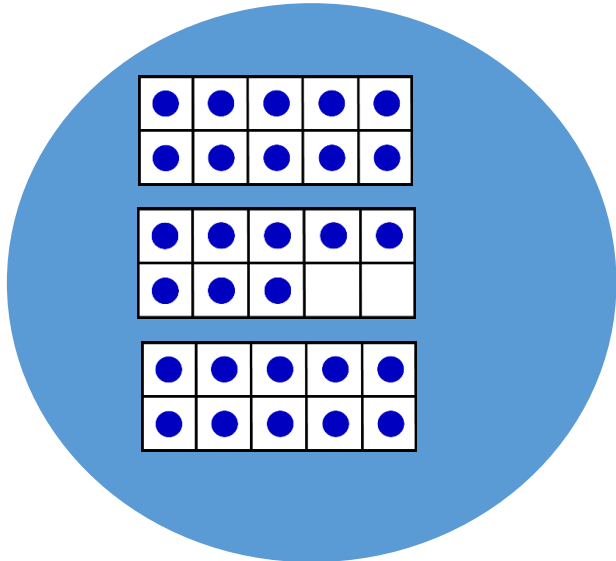

DIRECTIONS:

Cut out each circle and face. Have students match the number to the correct base ten block circle, tens frame, and tally marks.

Students glue the number and correct representation together with a face and create a caterpillar. Student may also draw feet to complete the look.

To make this a center, use card stock paper and laminate. Have students put together, but do not glue down. This way numerous students can do it over and over.

NEEDED:

Scissors and glue

Or card stock, scissors, and laminating machine

Clip art by [Pink at Heart](#), [Sculpt Designs](#), and [Ivee's Designs](#)

25

23

22

30

21

24

A purple circle with a black outline, containing the number 28 in black text.