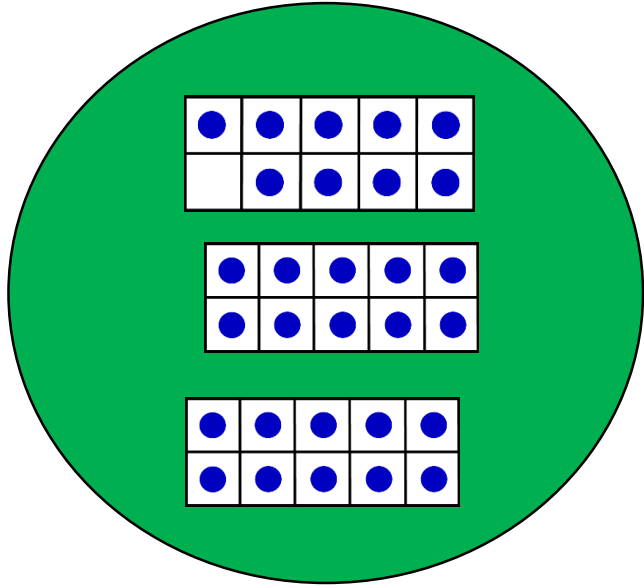

DIRECTIONS:

Cut out each circle and face. Have students match the number to the correct base ten block circle, tens frame, and tally marks.

Students glue the number and correct representation together with a face and create a caterpillar. Student may also draw feet to complete the look.

To make this a center, use card stock paper and laminate. Have students put together, but do not glue down. This way numerous students can do it over and over.

NEEDED:

Scissors and glue

Or card stock, scissors, and laminating machine

Clip art by [Pink at Heart](#), [Sculpt Designs](#), and [Ivee's Designs](#)

25

23

22

30

21

24

A purple circle with a black outline, containing the number 28 in black text.