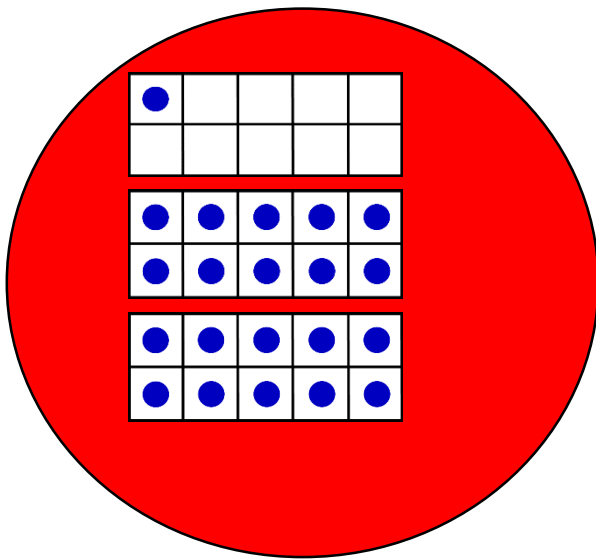

DIRECTIONS:

Cut out each circle and face. Have students match the number to the correct base ten block circle, tens frame, and tally marks.

Students glue the number and correct representation together with a face and create a caterpillar. Student may also draw feet to complete the look.

To make this a center, use card stock paper and laminate. Have students put together, but do not glue down. This way numerous students can do it over and over.

NEEDED:

Scissors and glue

Or card stock, scissors, and laminating machine

Clip art by [Pink at Heart](#), [Sculpt Designs](#), and [Ivee's Designs](#)

25

23

22

30

21

24

A purple circle with a black outline, containing the number 28 in black text.

28

A pink circle with a black outline, containing the number 29 in black text.

29

A red circle with a black outline, containing the number 26 in black text.

26

A green circle with a black outline, containing the number 27 in black text.