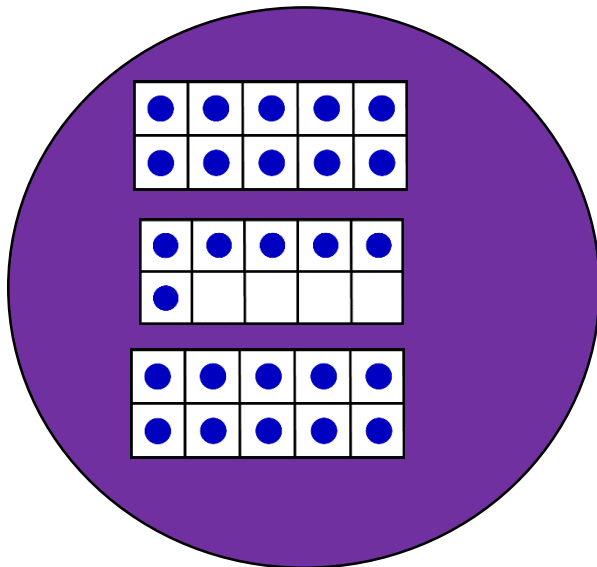

DIRECTIONS:

Cut out each circle and face. Have students match the number to the correct base ten block circle, tens frame, and tally marks.

Students glue the number and correct representation together with a face and create a caterpillar. Student may also draw feet to complete the look.

To make this a center, use card stock paper and laminate. Have students put together, but do not glue down. This way numerous students can do it over and over.

NEEDED:

Scissors and glue

Or card stock, scissors, and laminating machine

Clip art by [Pink at Heart](#), [Sculpt Designs](#), and [Ivee's Designs](#)

25

23

22

30

21

24

A purple circle with a black outline, containing the number 28 in black text.

28

A pink circle with a black outline, containing the number 29 in black text.

29

A red circle with a black outline, containing the number 26 in black text.

26

A green circle with a black outline, containing the number 27 in black text.